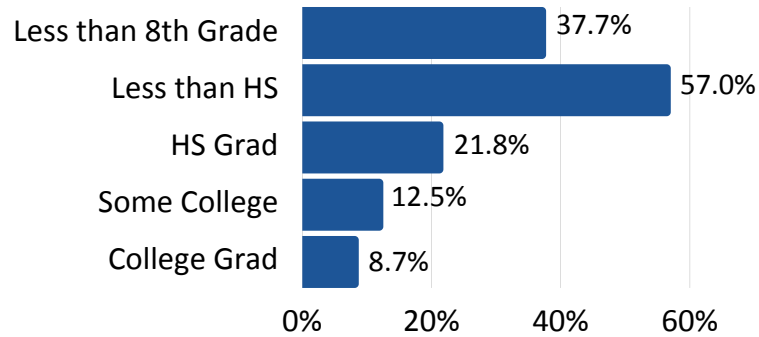

Demographics

Total Population = 134,778

Population Age as a % of Total Pop.

Race/Ethnicity

Sex

Education & Employment

7.9% **Unemployment Rate**

Los Angeles County had an average unemployment rate of 4.6% in 2019

Education

Rent & Income

\$39,421 **Median Household Income**

89.1% of households are either extremely low, very low, or low-income.

Crime

31 Part II Crimes Per 1000 People
27 Part I Violent Crimes Per 1000 People
12 Part I Property Crimes Per 1000 People