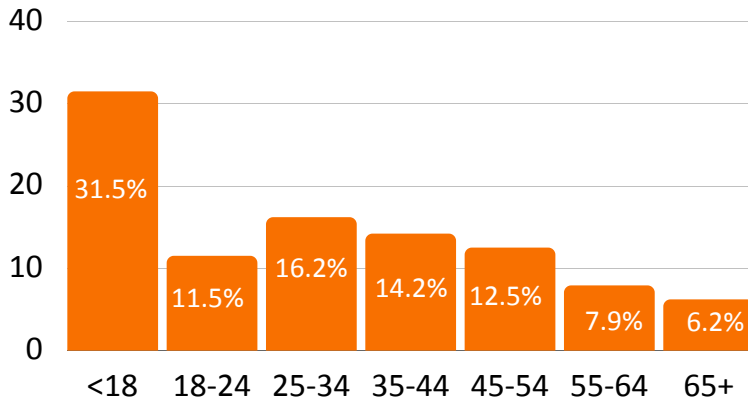

CRCD 's Mission

The Coalition for Responsible Community Development (CRCD) is a place-based Community Development Corporation. Our mission is to better sustain, coordinate and improve local planning, development and community services that address the needs of low-income and working-class residents and small businesses in South Los Angeles. Located in the heart of Vernon-Central, CRCD must recognize how a history of disinvestment and systemic racism has led to disproportionate poverty, unemployment, and incarceration in the neighborhood.

Demographics

Total Population = 134,778

Population Age as a % of Total Pop.

Race/Ethnicity

Sex

Education & Employment

7.9% **Unemployment Rate**

Los Angeles County had an average unemployment rate of 4.6% in 2019