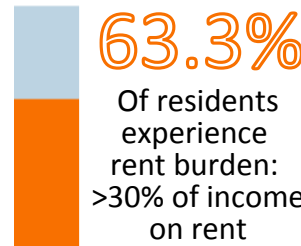

Demographics

Total Population = 134,778

Population Age as a % of Total Pop.

Race/Ethnicity

Sex

Education & Employment

7.9% **Unemployment Rate**

Los Angeles County had an average unemployment rate of 4.6% in 2019

Education

Rent & Income

\$39,421 **Median Household Income**

89.1% of households are either extremely low, very low, or low-income.

Crime

31 Part II Crimes Per 1000 People
27 Part I Violent Crimes Per 1000 People
12 Part I Property Crimes Per 1000 People