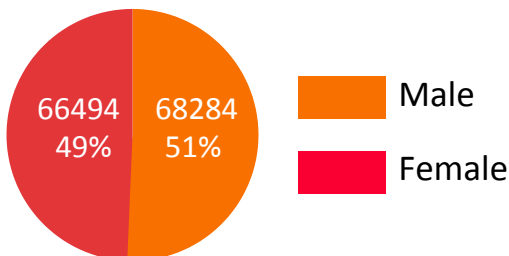

Demographics

Total Population = 134,778

Population Age as a % of Total Pop.

Race/Ethnicity

Sex

Education & Employment

7.9% **Unemployment Rate**

Los Angeles County had an average unemployment rate of 4.6% in 2019

Education

Rent & Income

\$39,421 **Median Household Income**

89.1% of households are either extremely low, very low, or low-income.

Crime

31 Part II Crimes Per 1000 People
27 Part I Violent Crimes Per 1000 People
12 Part I Property Crimes Per 1000 People