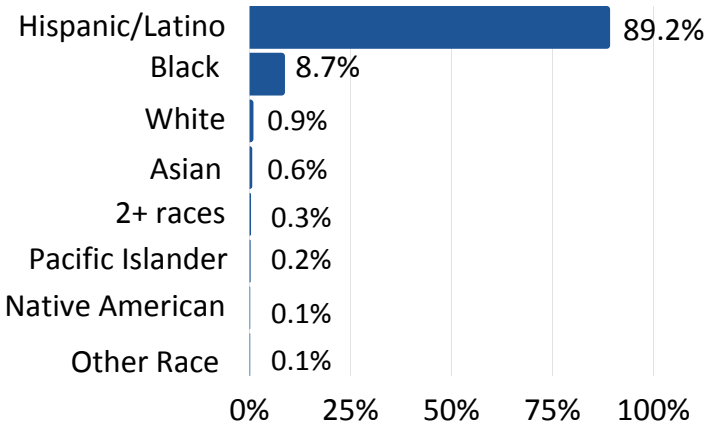

CRCD 's Mission

The Coalition for Responsible Community Development (CRCD) is a place-based Community Development Corporation. Our mission is to better sustain, coordinate and improve local planning, development and community services that address the needs of low-income and working-class residents and small businesses in South Los Angeles. Located in the heart of Vernon-Central, CRCD must recognize how a history of disinvestment and systemic racism has led to disproportionate poverty, unemployment, and incarceration in the neighborhood.

Demographics

Total Population = 134,778

Population Age as a % of Total Pop.

Race/Ethnicity

Sex

Education & Employment

7.9% **Unemployment Rate**

Los Angeles County had an average unemployment rate of 4.6% in 2019